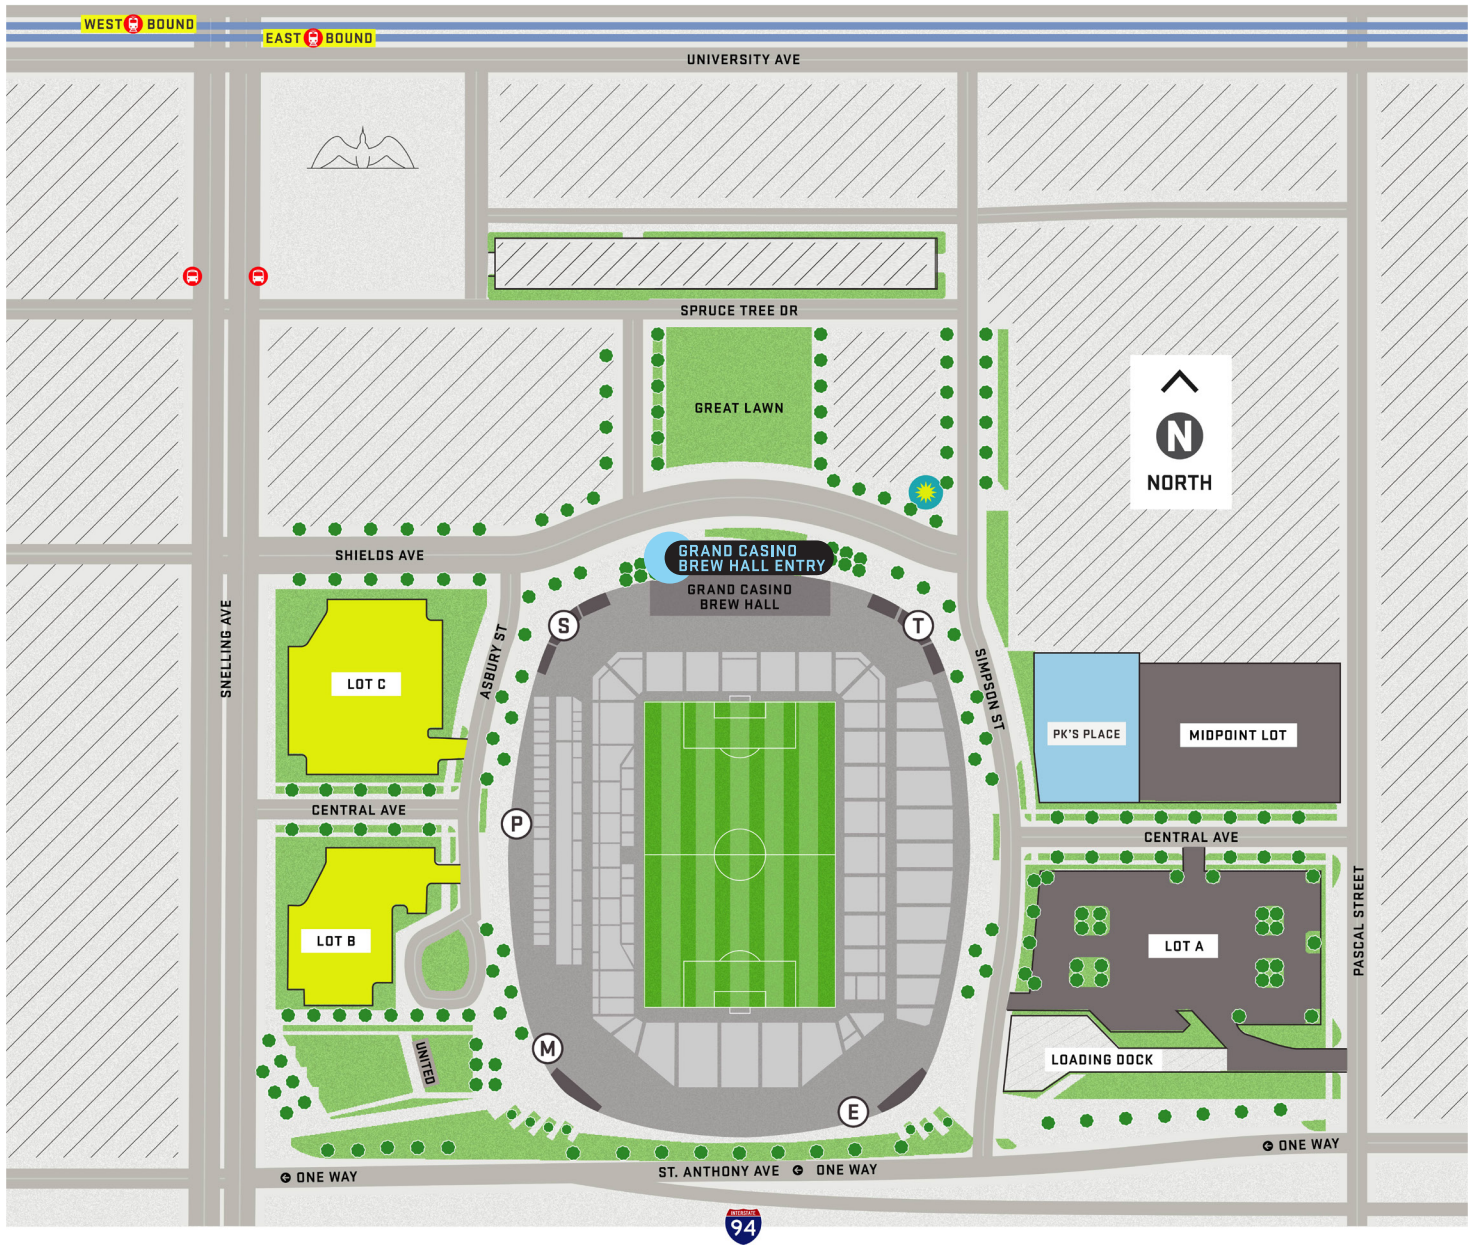

## OVERALL SITE MAP

### KEY

- |  |  |  |   |
|--|--|--|---|
|  Team Store    |  Employee Entry |  UNITED Sculpture |  Parking Locations |
|  Premium Entry |  Light Rail     |  OMNIS Sculpture  |   |
|  Media Entry   |  LRT Station    |  The Calling      |   |
|  Ticket Office |  Bus Station    |  |   |